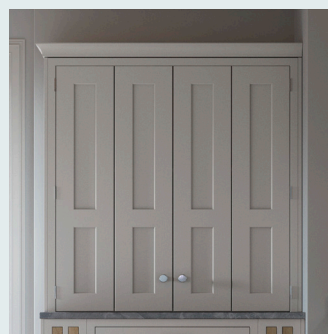

Four door bi-folding pantry