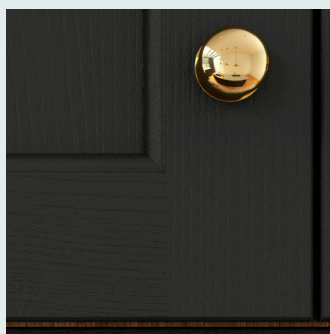

FIRST IMPRESSIONS

FACT SHEET

ALLESTREE

Allestree is an elegant, ash door with subtle beading & classic styling. The specially selected colours highlight the beauty of the grain in this timber door.

STOCKED COLOURS

Calico

Light Grey

Luna

Porcelain

KEY DESIGN FEATURES

Beautiful grain

Subtle beading

Glazed frames

FIRST IMPRESSIONS

DOOR PROFILE AND FRAMES

Door Profile

Frame Profile

OVERVIEW

Door Specification

5 piece, ash frame with veneered centre panel. Stocked in Calico, Light Grey, Luna & Porcelain. 21mm thick, 79mm stile.